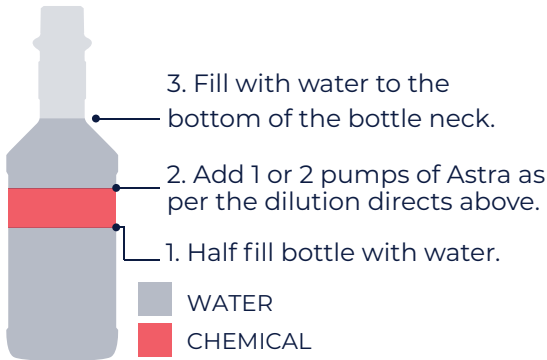

### DILUTION DIRECTIONS:

### PRODUCT SPECIFICATIONS:

- ✓ **pH Level:** 7.5 - 8.5
- ✓ **Colour:** Red
- ✓ **Odour:** Lemongrass